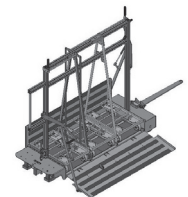

COMPLETE SYSTEMS

KLT

Complete Systems

KSY KLT

KLT, size 600 x 400 mm

Our products match – no problems as to serial interfaces or compatibility

Products	Item no.	See page
Trolley	137787	107
Top tray for trolley	139956	107
Handle	139211	115
Transport pallet	136629	123
Lifters, front loading	135031	131
Lifters, right side loading	133466	136
Lifters, left side loading	133465	140
Transportation rack	137393	123
Taxi cart	138632	119
Gantry cart	138056	120
Supermarket / Monorail		165 and following pages
Trolley parking	139559	175 and following pages

trolley

top tray

push handle

transport pallet

lifter, front loading

lifter, left side loading

lifter, right side loading

transportation rack

Taxi cart

gantry cart

Supermarket

trolley parking