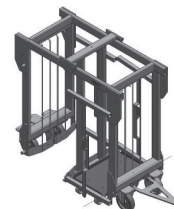

COMPLETE SYSTEMS

KLT

Complete Systems

KSY KLT

KLT, size 600 x 400 mm

Our products match – no problems as to serial interfaces or compatibility

Products	Item no.	See page
Trolley	137787	107
Top tray for trolley	139956	107
Handle	139211	115
Transport pallet	136629	123
Lifters, front loading	135031	131
Lifters, right side loading	133466	136
Lifters, left side loading	133465	140
Transportation rack	137393	123
Taxi cart	138632	119
Gantry cart	138056	120
Supermarket / Monorail		165 and following pages
Trolley parking	139559	175 and following pages

trolley

top tray

push handle

transport pallet

lifter, front loading

lifter, left side loading

lifter, right side loading

transportation rack

Taxi cart

gantry cart

Supermarket

trolley parking