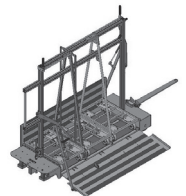

COMPLETE SYSTEMS

GLT

Complete Systems

KSY GLT

GLT, size 800 x 600 mm

Our products match – no problems as to serial interfaces or compatibility

Products	Item no.	See page
Trolley	139125	109
Top tray for trolley	140626	107
Handle		115
Transport pallet	136629	123
Lifters, front loading	137014	131
Lifters, right side loading	140622	136
Lifters, left side loading	137230	140
Transportation rack	137393	123
Taxi cart 3 x trolley 600 x 400 mm or 1 x trolley 800 x 600 mm and 1 x trolley 600 x 400 mm	138632	119
Gantry cart	139571	120
Supermarket / Monorail		165 and following pages
Trolley parking	139560	175 and following pages

trolley

top tray

handle

transport pallet

lifter, front

loading

lifter, left side loading

lifter, right side

loading

transportation rack

Taxi cart

gantry cart

Supermarket

trolley parking