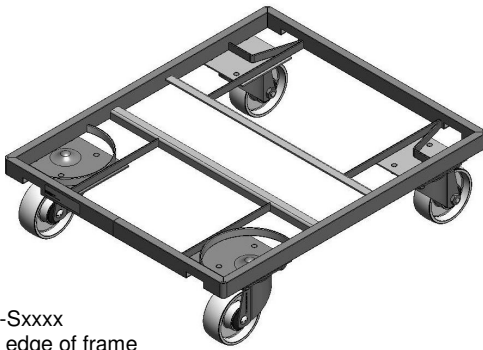

#### BOF VI 600 x 500

for boxes 600 x 500 mm  
max. 250 kg

Item no. 141307-Sxxxx  
Centering inside edge of frame

For indoor transport of a stack of boxes

Various wheel qualities (PP, rubber or PU-coated, ESD)

Suitable for transport pallets (see chapter LOGISTICS TRG)

Standard size 600 x 500 mm

Optional products can be found in chapter ACCESSORIES

| Item no.   | Product to be carried | Size of trolley and load | Centering of product    | Wheels   | Wheel design                       |
|--|-----------------------|--------------------------|-------------------------|--|------------------------------------|
| 147678-S0001<br>147678-S0002<br>147678-S0003<br>147678-S0004 | boxes<br>600 x 500 mm | max. 250 kg              | on inside edge of frame | PA<br>ESD Hard plastic rubber<br>2x rubber / 2x PA<br><br>all Ø 100 mm | 2 swivel and<br>2 fixed<br>castors |

| Item no.   | Product to be carried | Size of trolley and load | Centering of product    | Wheels   | Wheel design        |
|--|-----------------------|--------------------------|-------------------------|--|---------------------|
| 141307-S0001<br>141307-S0002<br>141307-S0003<br>141307-S0004 | boxes<br>600 x 500 mm | max. 250 kg              | on inside edge of frame | PA<br>ESD Hard plastic rubber<br>2x rubber / 2x PA<br><br>all Ø 100 mm | 4 swivel<br>castors |