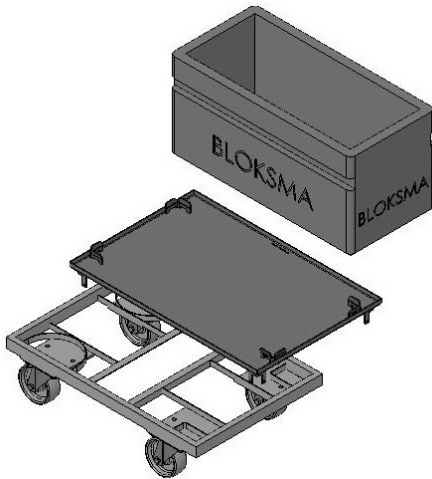

## TROLLEYS – TOP TRAY

## Trolleys Accessories I

Top tray:  
serves as drip tray and  
centering for boxes

Item no. 202695  
for box 500 x 298 mm  
oil-tight

Item no. 139155  
for box 572 x 270 mm  
oil-tight

Item no. 140650  
for box 600 x 400 mm  
oil-tight

Item no. 147216  
for 3 boxes 395 x 185 mm  
oil-tight

Item no. 142512  
for box 530 x 420 mm  
oil-tight

Other models / dimensions on request.