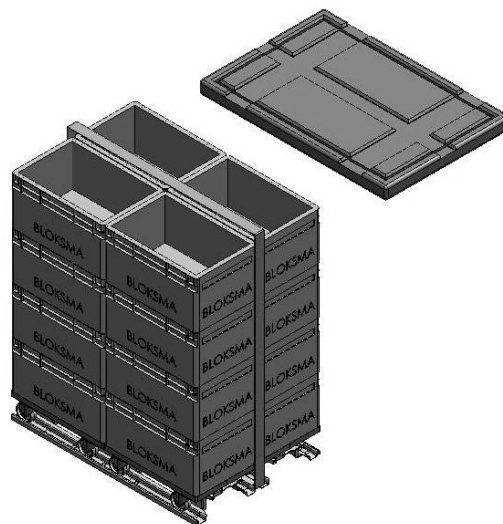

VDA-Cover

Item no. 202671 plastic cover 1.200 x 800 mm

Item no. 202672 compatible lashing strap

Item no. 202696 plastic cover with integrated lashing strap

Other models / dimensions on request.