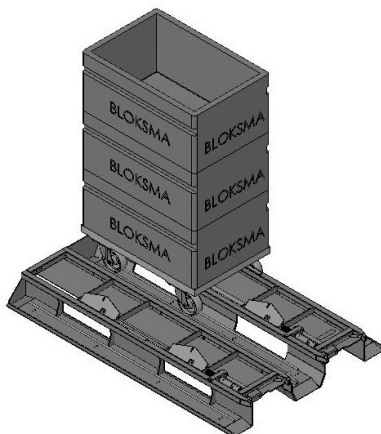

**Other models / dimensions on request.**

## TROLLEYS – TRANSPORT PALLET

Item no. 143965  
for BOF 600 x 400 mm  
or 800 x 600 mm

Item no. 147692  
for BOF 600 x 500 mm

Item no. 142984  
for BOF 600 x 400 mm  
see chapter TROLLEYS BOF

Item no. 144616

Item no. 146725  
for BOF 24 x 15 inch  
or 30 x 24 inch