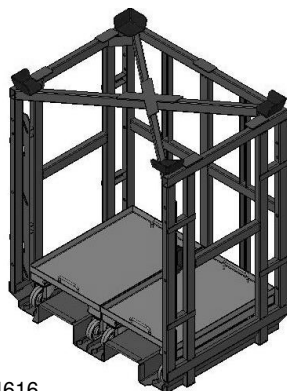

**Other models / dimensions on request.**

## TROLLEYS – TRANSPORT PALLET

Item no. 143965  
for BOF 600 x 400 mm  
or 800 x 600 mm

Item no. 147692  
for BOF 600 x 500 mm

Item no. 142984  
for BOF 600 x 400 mm  
see chapter TROLLEYS BOF

Item no. 144616

Item no. 146725  
for BOF 24 x 15 inch  
or 30 x 24 inch