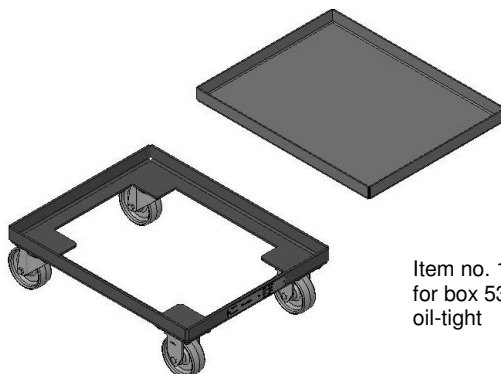

## Trolleys Accessories I

Top tray:  
serves as drip tray and  
centering for boxes

Item no. 202695  
for box 500 x 298 mm  
oil-tight

Item no. 139155  
for box 572 x 270 mm  
oil-tight

Item no. 140650  
for box 600 x 400 mm  
oil-tight

Item no. 147216  
for 3 boxes 395 x 185 mm  
oil-tight

Item no. 142512  
for box 530 x 420 mm  
oil-tight

Other models / dimensions on request.