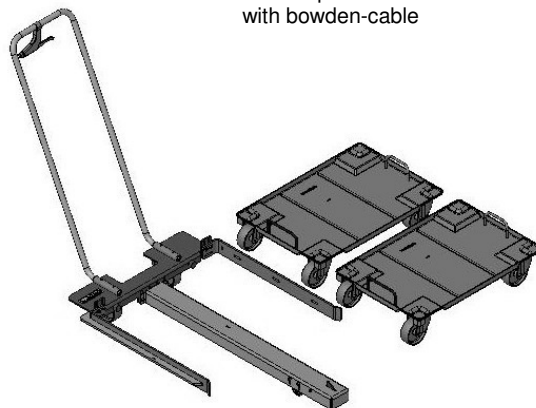

Item no. 141304
for 2 trolleys BOZ
see chapter TROLLEYS BOZ I – BOZ II
with bowden-cable

Other models / dimensions on request.