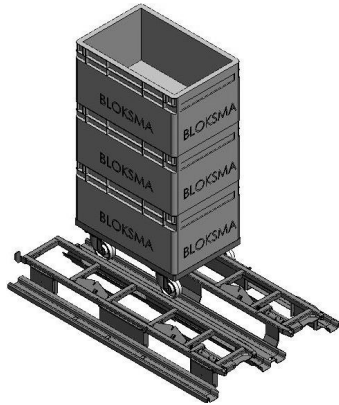

TROLLEYS – TRANSPORT PALLET

Item no. 143965
for BOF 600 x 400 mm
or 800 x 600 mm

Item no. 147692
for BOF 600 x 500 mm