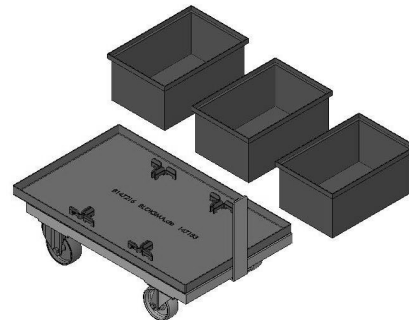

## Trolleys Accessories I

Top tray:  
serves as drip tray and  
centering for boxes

Item no. 202695  
for box 500 x 298 mm  
oil-tight

Item no. 139155  
for box 572 x 270 mm  
oil-tight

Item no. 140650  
for box 600 x 400 mm  
oil-tight

Item no. 147216  
for 3 boxes 395 x 185 mm  
oil-tight

Item no. 142512  
for box 530 x 420 mm  
oil-tight

Other models / dimensions on request.