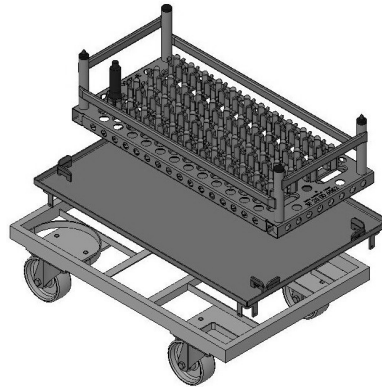

## TROLLEYS – TOP TRAY

## Trolleys Accessories I

Top tray:  
serves as drip tray and  
centering for boxes

Item no. 202695  
for box 500 x 298 mm  
oil-tight

Item no. 139155  
for box 572 x 270 mm  
oil-tight

Item no. 140650  
for box 600 x 400 mm  
oil-tight

Item no. 147216  
for 3 boxes 395 x 185 mm  
oil-tight

Item no. 142512  
for box 530 x 420 mm  
oil-tight

Other models / dimensions on request.