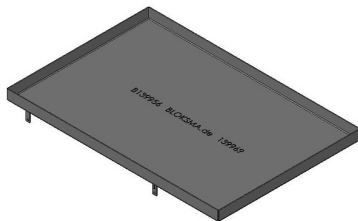

## Trolleys Accessories I

Top tray:  
serves as drip tray and  
centering for boxes

Item no. 202695  
for box 500 x 298 mm  
oil-tight

Item no. 139155  
for box 572 x 270 mm  
oil-tight

Item no. 140650  
for box 600 x 400 mm  
oil-tight

Item no. 147216  
for 3 boxes 395 x 185 mm  
oil-tight

Item no. 142512  
for box 530 x 420 mm  
oil-tight

Other models / dimensions on request.