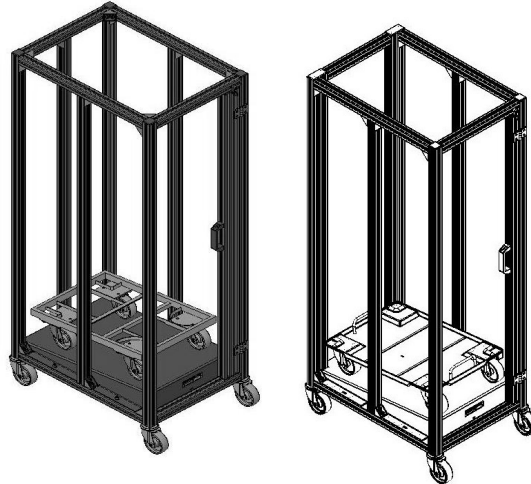

TROLLEYS

Trolleys Accessories IV

Collecting rack

Item no. 138648

Collecting rack:

For space-saving storage of empty trolleys

Centering station:

Centering of trolleys

VDA-Cover

Centering station