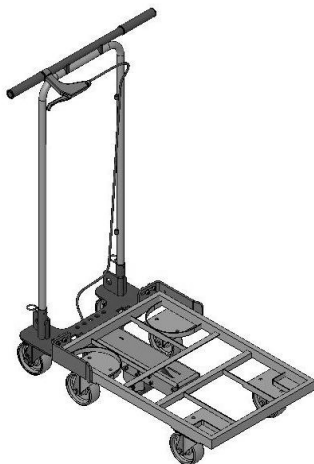

### TROLLEYS – PUSH HOLDER

### Trolleys Accessories II

Push holder:

appliance for ergonomic  
transport of empty trolleys or  
boxes stacks with low height

Item no. 139211  
for trolleys BOF  
see chapter TROLLEYS BOF II – BOF VII

Item no. 139510  
for trolleys BOZ  
see chapter TROLLEYS BOZ I – BOZ II  
with bowden-cable

Item no. 200149  
for trolleys BOF  
see chapter TROLLEYS BOF II – BOF VII  
with bowden-cable

Item no. 141304  
for 2 trolleys BOZ  
see chapter TROLLEYS BOZ I – BOZ II  
with bowden-cable