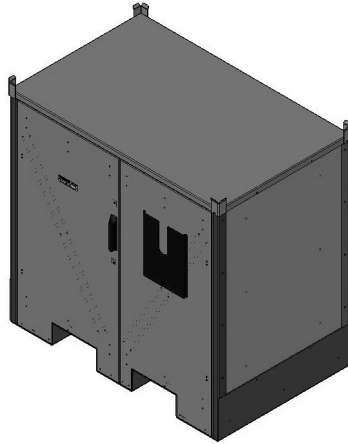

TRANSPORT LOGISTICS

Racks und Cabinets TFS (closed design)

Item no. 129937

For fast and safe indoor transport of boxes or products

The trolley stacks are moved into the cabinet and the door is closed.

Transport by industrial trucks such as forklift truck, pallet truck (to a certain extend), electric pallet truck or similar

On request, the racks are stackable

Closed systems

Various designs available (housing, colours, etc.)

Item no. 124853

Item no. 129056

More information on indoor and outdoor transport see page 279

Item no.	Product to be transported	Dimensions	Stackable
129937	2 trolley stacks size of trolley 680 x 510 mm	L = 1.175 mm B = 750 mm	yes
124853	2 trolley stacks size of trolley 630 x 430 mm BOZ	L = 1.010 mm B = 690 mm	yes
129056	2 trolley stacks size of trolley 630 x 430 mm as well as 1 shelf for 2 KLT 600 x 400 mm	L = 1.010 mm B = 690 mm	yes