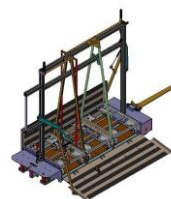

COMPLETE SYSTEMS

INCH SIZE 24 x 15

Complete Systems

KSY KLT

Inch , size 24 x 15

Our products match – no problems
as to serial interfaces or compatibility

Products	Item no.
Trolley	146709
Top tray for trolley	146710
Push Pull Assistent	139211
Transport pallet	146711
Lifters, front loading	135031
Lifters, right side loading	133466
Lifters, left side loading	133465
Transportation rack	146712
Taxi cart	146713
Supermarket / Monorail	
Trolley parking	

trolley

top tray

push pull assistent

transport pallet

lifter, front loading

lifter, left side loading

lifter, right side loading

Taxi cart

Transportation rack

Supermarket

trolley parking